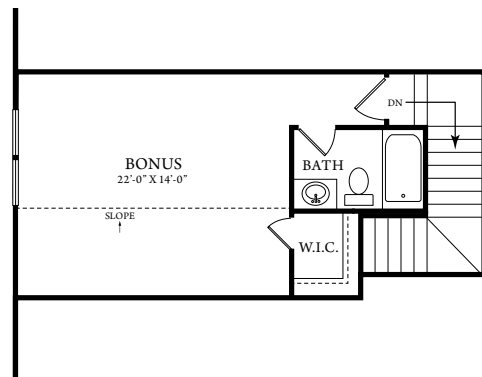

SYCAMORE

Elevation F

3 Bedrooms 2 Bath • 1,677 Heated Square Feet

Personalize this home by choosing an optional Gourmet Kitchen, Study ilo Bedroom 3, Bonus Room with or without Bath, Loft ilo Bedroom 4, Bonus Room, Deluxe Owner's Bath, Sunroom, Screened Porch, etc.

gorealstar.com

SYCAMORE ADDITIONAL HOME DESIGNS

Elevation A

Elevation E

SYCAMORE

FIRST FLOOR

SYCAMORE

1,677 Sq. Ft

AVAILABLE OPTIONS

OPT. STUDY ILO BEDROOM #3

OPT. CORNER FIREPLACE

OPT. SUNROOM

OPT. SUNROOM WITH COVERED LANAI/
OPT. SCREENED PORCH

OPT. SUNROOM WITH CORNER FIREPLACE

OPT. GOURMET KITCHEN #1

OPT. GOURMET KITCHEN #2

OPT. DELUXE OWNER'S BATH

OPT. BONUS ROOM
STAIR LOCATION

OPT. BONUS SECOND FLOOR PLAN

OPT. BONUS & BATH SECOND FLOOR PLAN