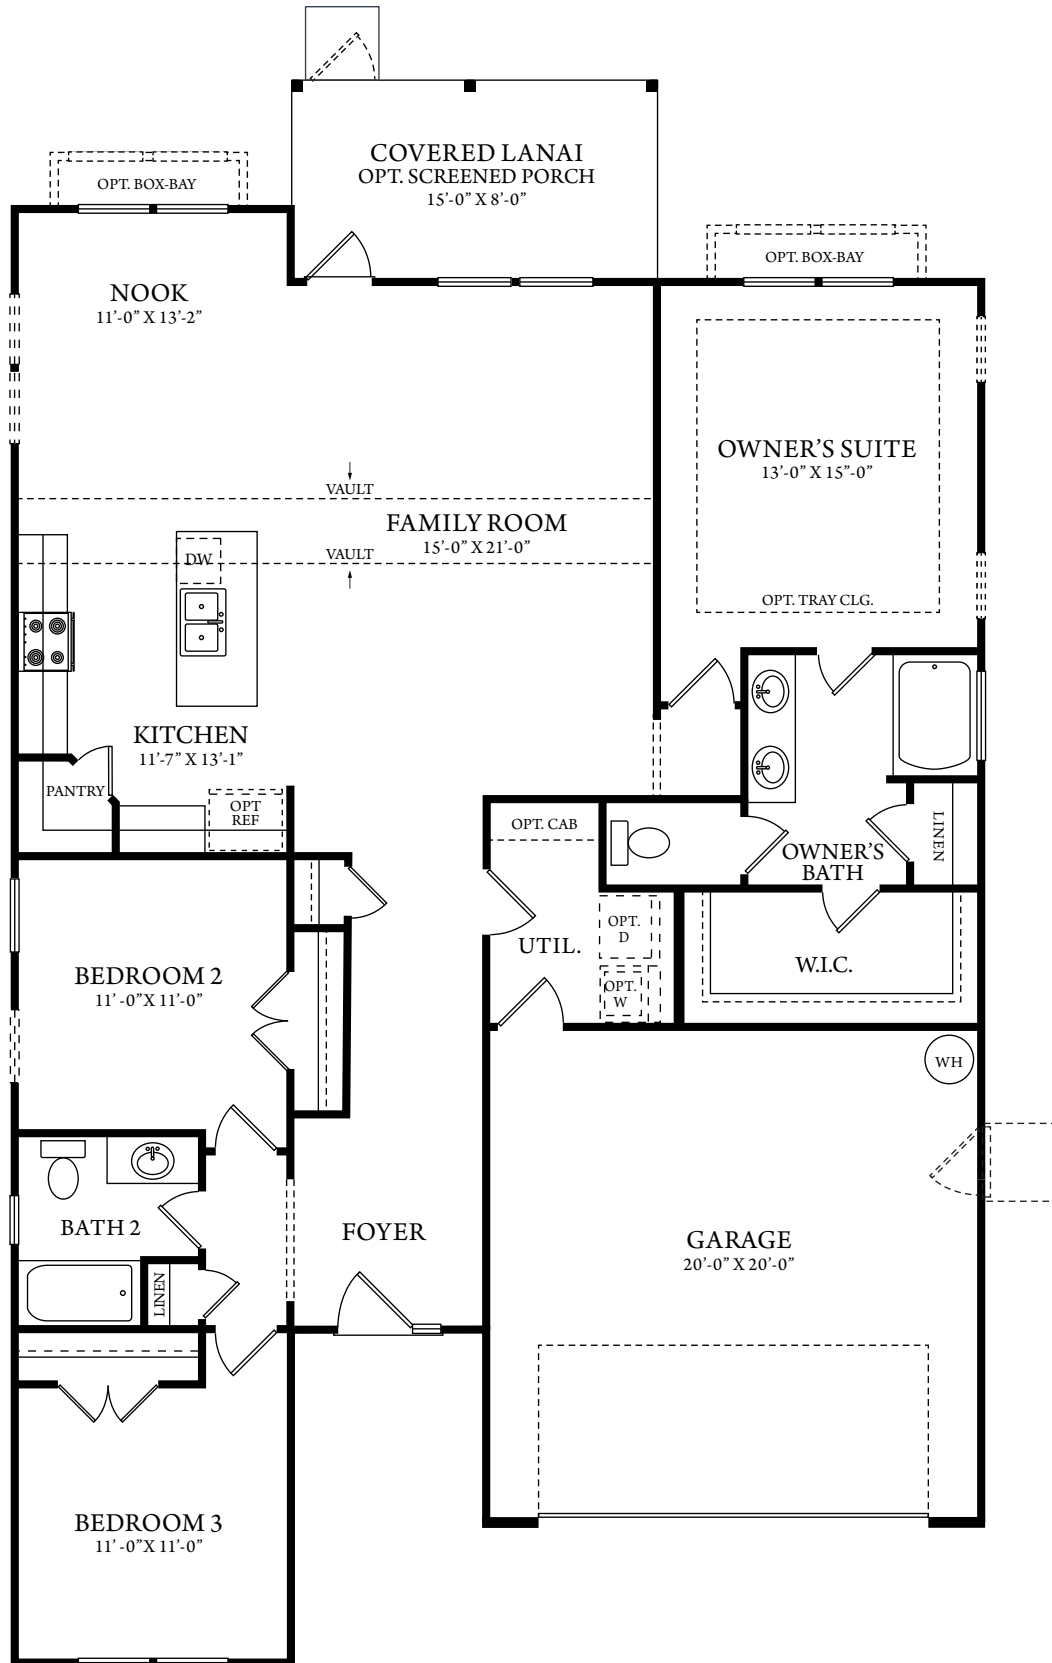

SYCAMORE

Elevation F

3 Bedrooms 2 Bath • 1,677 Heated Square Feet

Personalize this home by choosing an optional Gourmet Kitchen, Study ilo Bedroom 3, Bonus Room with or without Bath, Loft ilo Bedroom 4, Bonus Room, Deluxe Owner's Bath, Sunroom, Screened Porch, etc.

gorealstar.com

SYCAMORE ADDITIONAL HOME DESIGNS

Elevation A

Elevation E

SYCAMORE

FIRST FLOOR

SYCAMORE

1,677 Sq. Ft

AVAILABLE OPTIONS

OPT. STUDY ILO BEDROOM #3

OPT. CORNER FIREPLACE

OPT. SUNROOM

OPT. SUNROOM WITH COVERED LANAI/
OPT. SCREENED PORCH

OPT. SUNROOM WITH CORNER FIREPLACE

OPT. GOURMET KITCHEN #1

OPT. GOURMET KITCHEN #2

OPT. DELUXE OWNER'S BATH

OPT. BONUS ROOM
STAIR LOCATION

OPT. BONUS SECOND FLOOR PLAN

OPT. BONUS & BATH SECOND FLOOR PLAN