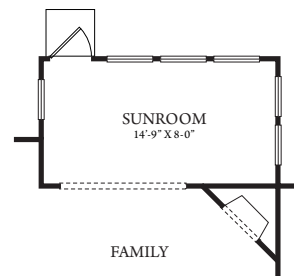

gorealstar.com

SYCAMORE ADDITIONAL HOME DESIGNS

Elevation A

Elevation E

SYCAMORE

FIRST FLOOR

SYCAMORE

1,677 Sq. Ft

AVAILABLE OPTIONS

OPT. STUDY ILO BEDROOM #3

OPT. CORNER FIREPLACE

OPT. SUNROOM

OPT. SUNROOM WITH COVERED LANAI/
OPT. SCREENED PORCH

OPT. SUNROOM WITH CORNER FIREPLACE

OPT. GOURMET KITCHEN #1

OPT. GOURMET KITCHEN #2

OPT. DELUXE OWNER'S BATH

OPT. BONUS ROOM
STAIR LOCATION

OPT. BONUS SECOND FLOOR PLAN

OPT. BONUS & BATH SECOND FLOOR PLAN