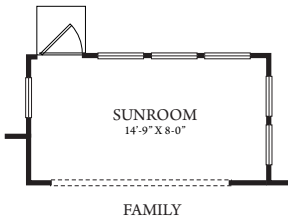

SYCAMORE

Elevation F

3 Bedrooms 2 Bath • 1,677 Heated Square Feet

Personalize this home by choosing an optional Gourmet Kitchen, Study ilo Bedroom 3, Bonus Room with or without Bath, Loft ilo Bedroom 4, Bonus Room, Deluxe Owner's Bath, Sunroom, Screened Porch, etc.

gorealstar.com

SYCAMORE ADDITIONAL HOME DESIGNS

Elevation A

Elevation E

SYCAMORE

FIRST FLOOR

SYCAMORE

1,677 Sq. Ft

AVAILABLE OPTIONS

OPT. STUDY ILO BEDROOM #3

OPT. CORNER FIREPLACE

OPT. SUNROOM

OPT. SUNROOM WITH COVERED LANAI/
OPT. SCREENED PORCH

OPT. SUNROOM WITH CORNER FIREPLACE

OPT. GOURMET KITCHEN #1

OPT. GOURMET KITCHEN #2