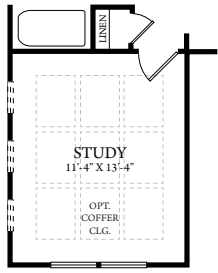

SYCAMORE

Elevation F

3 Bedrooms 2 Bath • 1,677 Heated Square Feet

Personalize this home by choosing an optional Gourmet Kitchen, Study ilo Bedroom 3, Bonus Room with or without Bath, Loft ilo Bedroom 4, Bonus Room, Deluxe Owner's Bath, Sunroom, Screened Porch, etc.

gorealstar.com

SYCAMORE ADDITIONAL HOME DESIGNS

Elevation A

Elevation E

SYCAMORE

FIRST FLOOR

SYCAMORE

1,677 Sq. Ft

AVAILABLE OPTIONS

OPT. STUDY ILO BEDROOM #3

OPT. CORNER FIREPLACE

OPT. SUNROOM

OPT. SUNROOM WITH COVERED LANAI/
OPT. SCREENED PORCH

OPT. SUNROOM WITH CORNER FIREPLACE

OPT. GOURMET KITCHEN #1

OPT. GOURMET KITCHEN #2