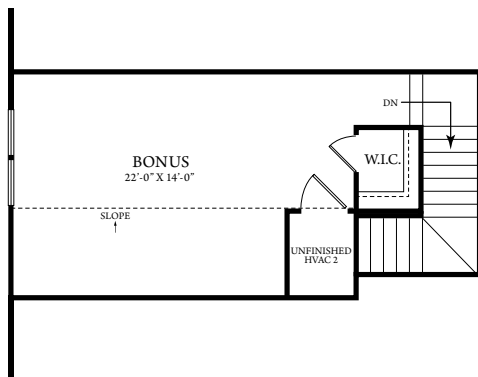

SYCAMORE

Elevation F

3 Bedrooms 2 Bath • 1,677 Heated Square Feet

Personalize this home by choosing an optional Gourmet Kitchen, Study ilo Bedroom 3, Bonus Room with or without Bath, Loft ilo Bedroom 4, Bonus Room, Deluxe Owner's Bath, Sunroom, Screened Porch, etc.

gorealstar.com

SYCAMORE ADDITIONAL HOME DESIGNS

Elevation A

Elevation E

SYCAMORE

FIRST FLOOR

SYCAMORE

1,677 Sq. Ft

AVAILABLE OPTIONS

OPT. STUDY ILO BEDROOM #3

OPT. CORNER FIREPLACE

OPT. SUNROOM

OPT. SUNROOM WITH COVERED LANAI/
OPT. SCREENED PORCH

OPT. SUNROOM WITH CORNER FIREPLACE

OPT. GOURMET KITCHEN #1

OPT. GOURMET KITCHEN #2

OPT. DELUXE OWNER'S BATH

OPT. BONUS ROOM
STAIR LOCATION

OPT. BONUS SECOND FLOOR PLAN

OPT. BONUS & BATH SECOND FLOOR PLAN