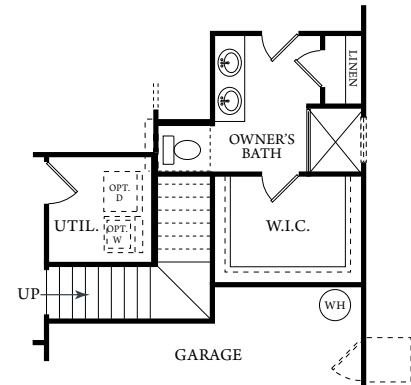

SYCAMORE

Elevation F

3 Bedrooms 2 Bath • 1,677 Heated Square Feet

Personalize this home by choosing an optional Gourmet Kitchen, Study ilo Bedroom 3, Bonus Room with or without Bath, Loft ilo Bedroom 4, Bonus Room, Deluxe Owner's Bath, Sunroom, Screened Porch, etc.

gorealstar.com

SYCAMORE ADDITIONAL HOME DESIGNS

Elevation A

Elevation E

SYCAMORE

FIRST FLOOR

SYCAMORE

1,677 Sq. Ft

AVAILABLE OPTIONS

OPT. STUDY ILO BEDROOM #3

OPT. CORNER FIREPLACE

OPT. SUNROOM

OPT. SUNROOM WITH COVERED LANAI/
OPT. SCREENED PORCH

OPT. SUNROOM WITH CORNER FIREPLACE

OPT. GOURMET KITCHEN #1

OPT. GOURMET KITCHEN #2

OPT. DELUXE OWNER'S BATH

OPT. BONUS ROOM
STAIR LOCATION

OPT. BONUS SECOND FLOOR PLAN

OPT. BONUS & BATH SECOND FLOOR PLAN