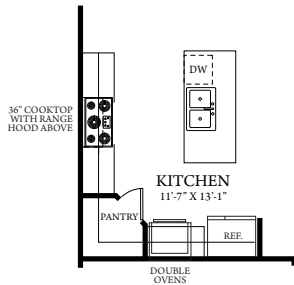

gorealstar.com

SYCAMORE ADDITIONAL HOME DESIGNS

Elevation A

Elevation E

SYCAMORE

FIRST FLOOR

SYCAMORE

1,677 Sq. Ft

AVAILABLE OPTIONS

OPT. STUDY ILO BEDROOM #3

OPT. CORNER FIREPLACE

OPT. SUNROOM

OPT. SUNROOM WITH COVERED LANAI/
OPT. SCREENED PORCH

OPT. SUNROOM WITH CORNER FIREPLACE

OPT. GOURMET KITCHEN #1

OPT. GOURMET KITCHEN #2