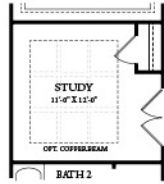

# HICKORY

3 Bedrooms 2 Bath • 1,909 Heated Square Feet

Personalize this home by choosing an optional Gourmet Kitchen, Study ilo Bedroom 3, Fireplace, Bonus Room, Deluxe Owner's Bath, Sunroom, Screened Porch, etc.

# HICKORY

OPT. STUDY I/O BEDROOM 3

OPT. GOURMET KITCHEN #1

OPT. DELUXE OWNER'S BATH

FIRST FLOOR

OPT. SUNROOM

OPT. SCREENED PORCH W/ SUNROOM

OPT. BONUS STAIRS