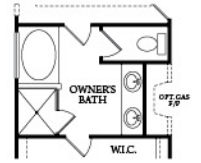

# HICKORY

3 Bedrooms 2 Bath • 1,909 Heated Square Feet

Personalize this home by choosing an optional Gourmet Kitchen, Study ilo Bedroom 3, Fireplace, Bonus Room, Deluxe Owner's Bath, Sunroom, Screened Porch, etc.

# HICKORY

OPT. STUDY I/O BEDROOM 3

OPT. GOURMET KITCHEN #1

OPT. DELUXE OWNER'S BATH

FIRST FLOOR

OPT. SUNROOM

OPT. SCREENED PORCH W/ SUNROOM

OPT. BONUS STAIRS