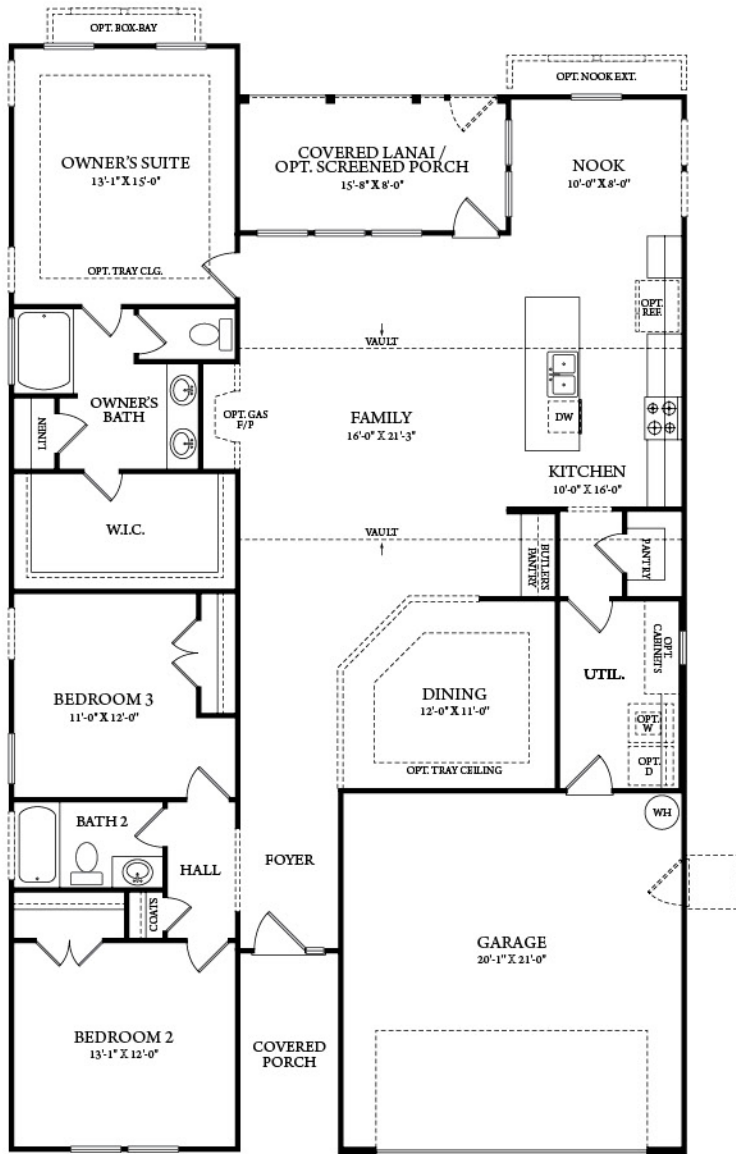

# HICKORY

3 Bedrooms 2 Bath • 1,909 Heated Square Feet

Personalize this home by choosing an optional Gourmet Kitchen, Study ilo Bedroom 3, Fireplace, Bonus Room, Deluxe Owner's Bath, Sunroom, Screened Porch, etc.

# HICKORY

OPT. STUDY I/O BEDROOM 3

OPT. GOURMET KITCHEN #1

OPT. DELUXE OWNER'S BATH

FIRST FLOOR

OPT. SUNROOM

OPT. SCREENED PORCH W/ SUNROOM

OPT. BONUS STAIRS

OPT. BONUS SECOND FLOOR PLAN