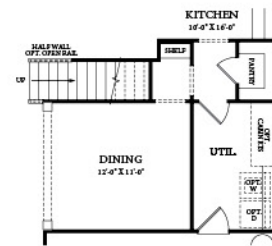

# HICKORY

3 Bedrooms 2 Bath • 1,909 Heated Square Feet

Personalize this home by choosing an optional Gourmet Kitchen, Study ilo Bedroom 3, Fireplace, Bonus Room, Deluxe Owner's Bath, Sunroom, Screened Porch, etc.

# HICKORY

OPT. STUDY I/O BEDROOM 3

OPT. GOURMET KITCHEN #1

OPT. DELUXE OWNER'S BATH

FIRST FLOOR

OPT. SUNROOM

OPT. SCREENED PORCH W/ SUNROOM

OPT. BONUS STAIRS

OPT. BONUS SECOND FLOOR PLAN