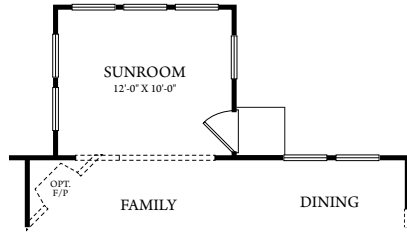

1,348 Sq. Ft

OPT. COVERED LANAI/
SCREENED PORCH

OPT. DELUXE OWNER'S BATH

OPT. SUNROOM

FIRST FLOOR