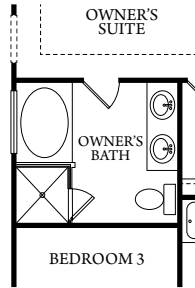

1,348 Sq. Ft

OPT. COVERED LANAI/
SCREENED PORCH

OPT. DELUXE OWNER'S BATH

OPT. SUNROOM

FIRST FLOOR