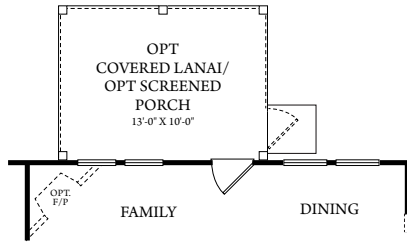

1,348 Sq. Ft

OPT. COVERED LANAI/
SCREENED PORCH

OPT. DELUXE OWNER'S BATH

OPT. SUNROOM

FIRST FLOOR