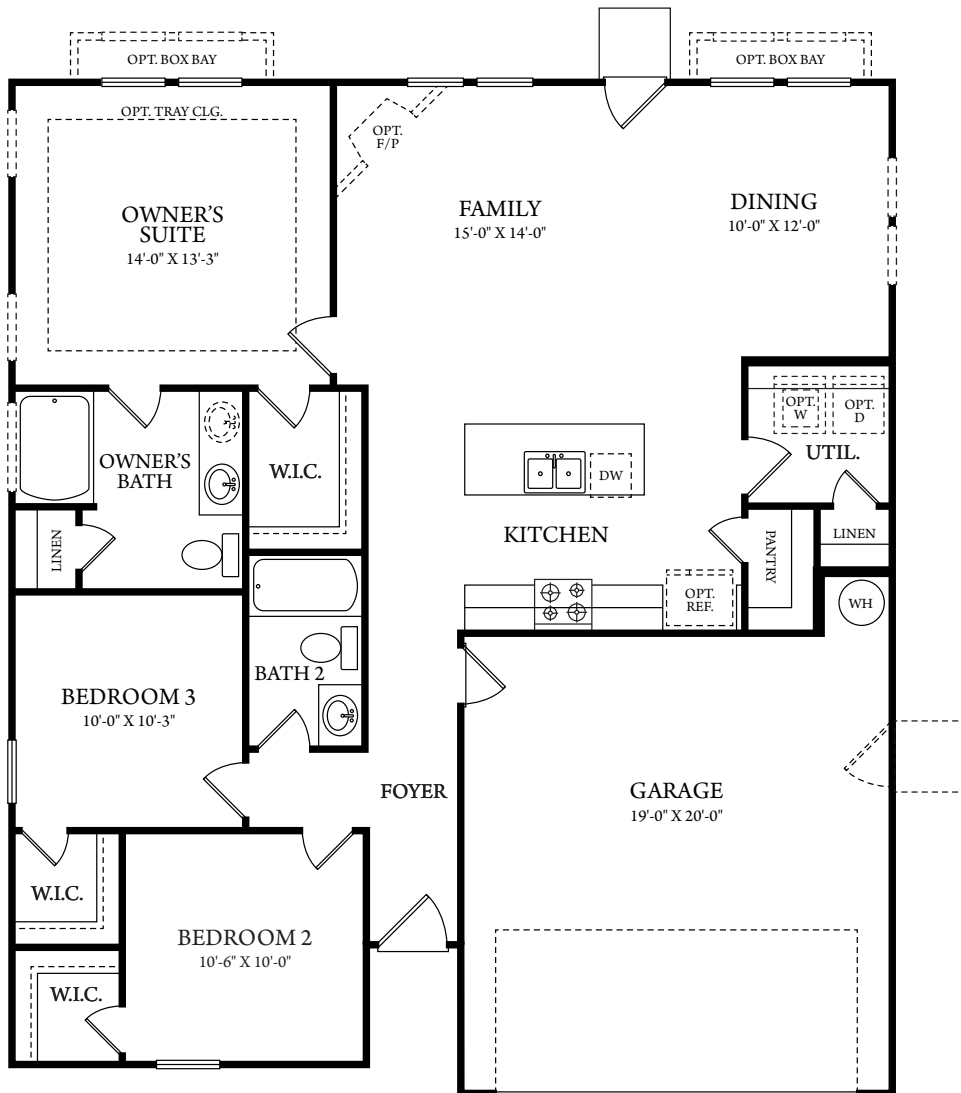

1,348 Sq. Ft

OPT. COVERED LANAI/
SCREENED PORCH

OPT. DELUXE OWNER'S BATH

OPT. SUNROOM

FIRST FLOOR