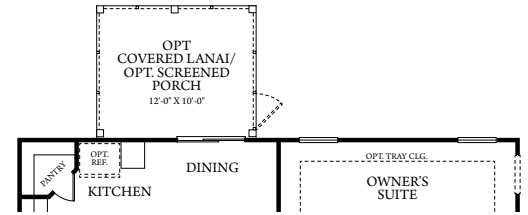

FREEDOM

3 Bedrooms 2 ½ Bath • Loft/Gameroom • 2,006 Heated Square Feet

Elevation E

Elevation A

Elevation B

Elevation D

gorealstar.com

FREEDOM

2,006 Sq. Ft

FIRST FLOOR

OPT. COVERED LANAI/
SCREENED PORCH

OPT. SUNROOM

SECOND FLOOR

OPT. DELUXE
OWNER'S BATH