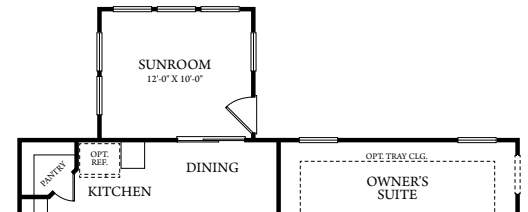

FREEDOM

3 Bedrooms 2 ½ Bath • Loft/Gameroom • 2,006 Heated Square Feet

Elevation E

Elevation A

Elevation B

Elevation D

gorealstar.com

FREEDOM

2,006 Sq. Ft

FIRST FLOOR

OPT. COVERED LANAI/
SCREENED PORCH

OPT. SUNROOM

SECOND FLOOR

OPT. DELUXE
OWNER'S BATH