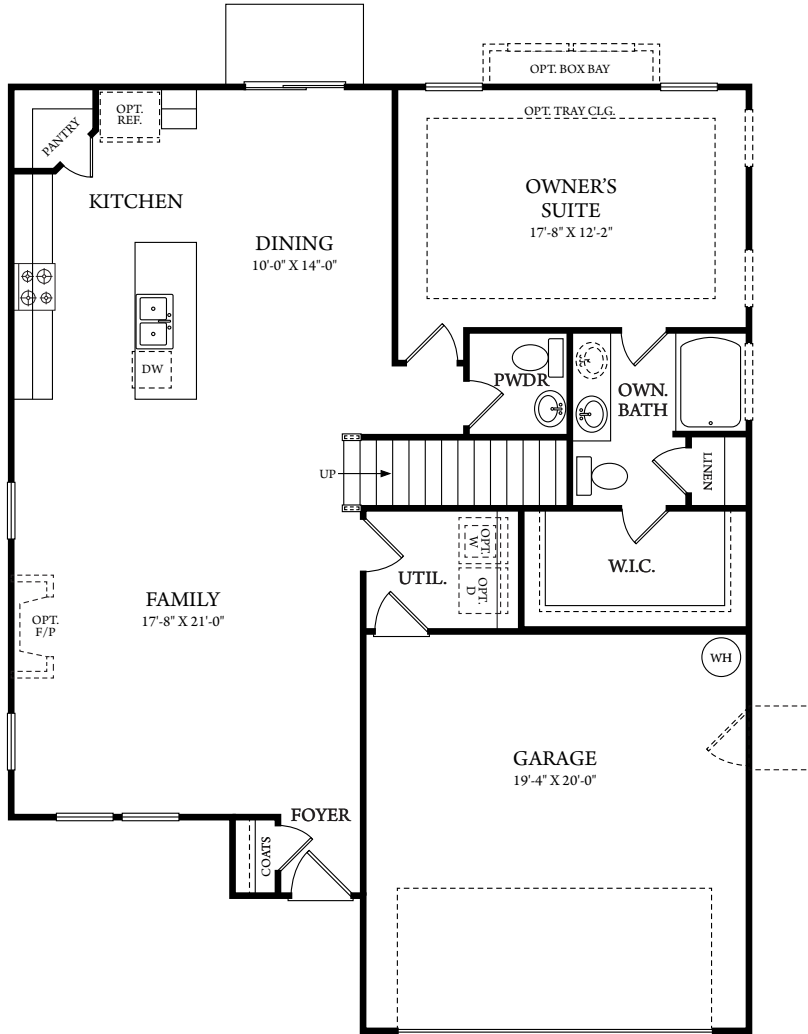

FREEDOM

3 Bedrooms 2 ½ Bath • Loft/Gameroom • 2,006 Heated Square Feet

Elevation E

Elevation A

Elevation B

Elevation D

gorealstar.com

FREEDOM

2,006 Sq. Ft

FIRST FLOOR

OPT. COVERED LANAI/
SCREENED PORCH

OPT. SUNROOM

SECOND FLOOR

OPT. DELUXE
OWNER'S BATH