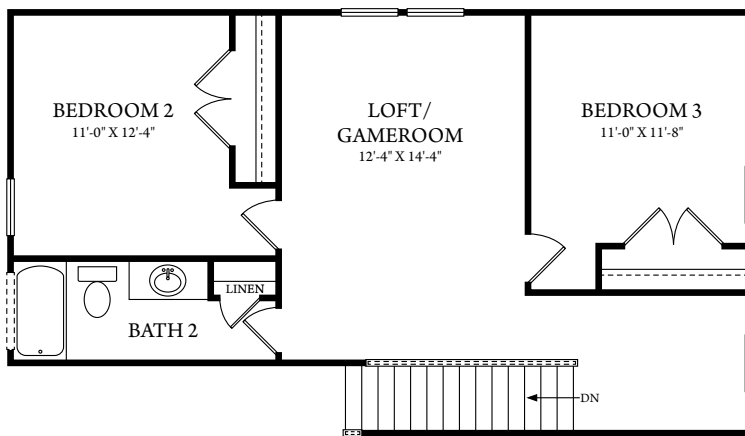

FREEDOM

3 Bedrooms 2 ½ Bath • Loft/Gameroom • 2,006 Heated Square Feet

Elevation E

Elevation A

Elevation B

Elevation D

gorealstar.com

FREEDOM

2,006 Sq. Ft

FIRST FLOOR

OPT. COVERED LANAI/
SCREENED PORCH

OPT. SUNROOM

SECOND FLOOR

OPT. DELUXE
OWNER'S BATH