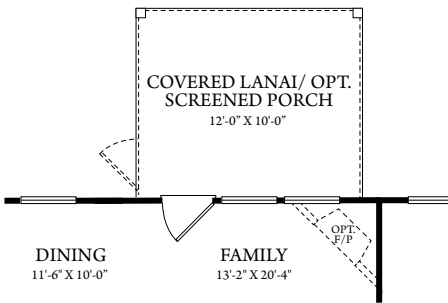

EAGLE

3 Bedrooms 2 Bath • 1,479 Heated Square Feet

Elevation E

Elevation A

Elevation B

Elevation D

gorealstar.com

EAGLE

1,479 Sq. Ft

OPT. COVERED LANAI/SCREENED PORCH

OPT. SUNROOM

OPT. DELUXE OWNER'S BATH

FIRST FLOOR