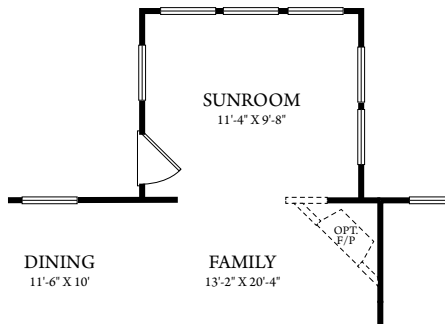

EAGLE

3 Bedrooms 2 Bath • 1,479 Heated Square Feet

Elevation E

Elevation A

Elevation B

Elevation D

gorealstar.com

EAGLE

1,479 Sq. Ft

OPT. COVERED LANAI/SCREENED PORCH

OPT. SUNROOM

OPT. DELUXE OWNER'S BATH

FIRST FLOOR