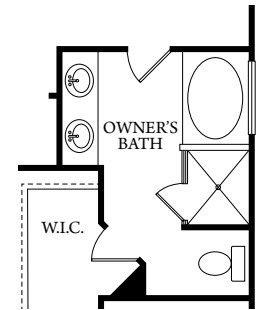

EAGLE

3 Bedrooms 2 Bath • 1,479 Heated Square Feet

Elevation E

Elevation A

Elevation B

Elevation D

gorealstar.com

EAGLE

1,479 Sq. Ft

OPT. COVERED LANAI/SCREENED PORCH

OPT. SUNROOM

OPT. DELUXE OWNER'S BATH

FIRST FLOOR