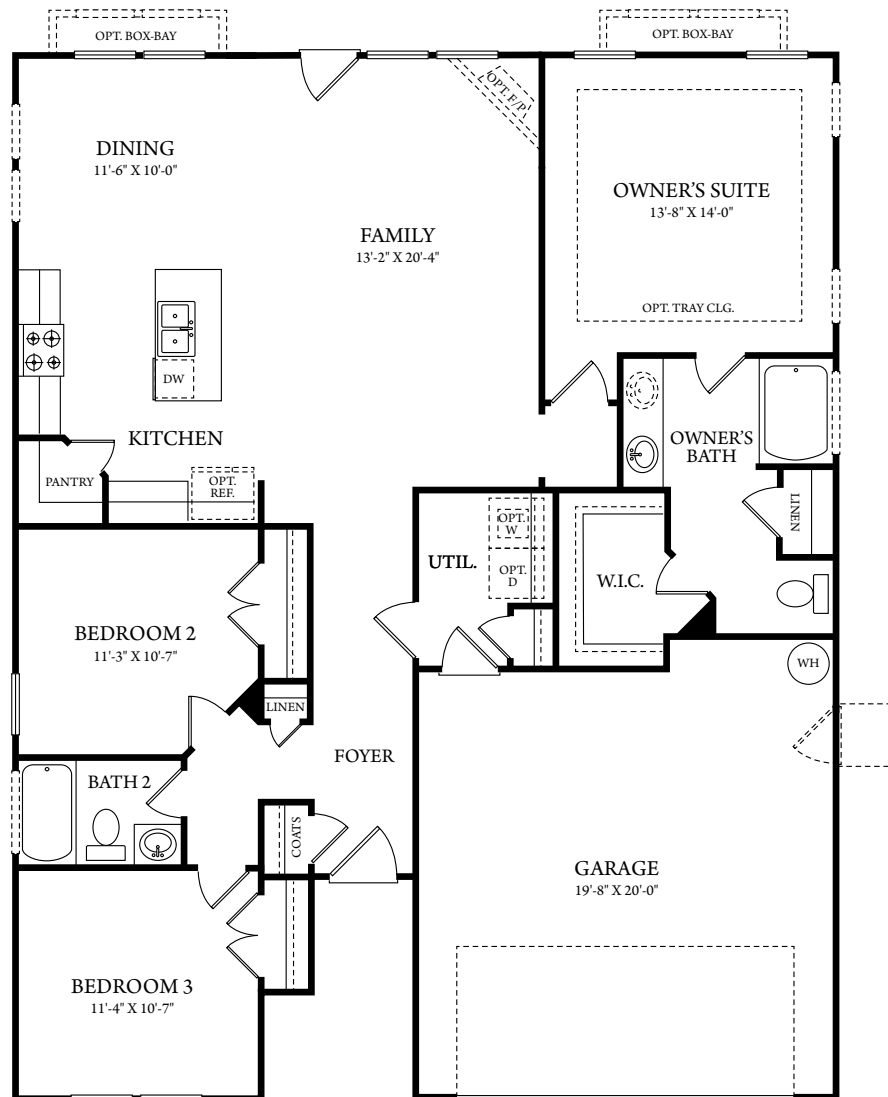

EAGLE

3 Bedrooms 2 Bath • 1,479 Heated Square Feet

Elevation E

Elevation A

Elevation B

Elevation D

gorealstar.com

EAGLE

1,479 Sq. Ft

OPT. COVERED LANAI/SCREENED PORCH

OPT. SUNROOM

OPT. DELUXE OWNER'S BATH

FIRST FLOOR