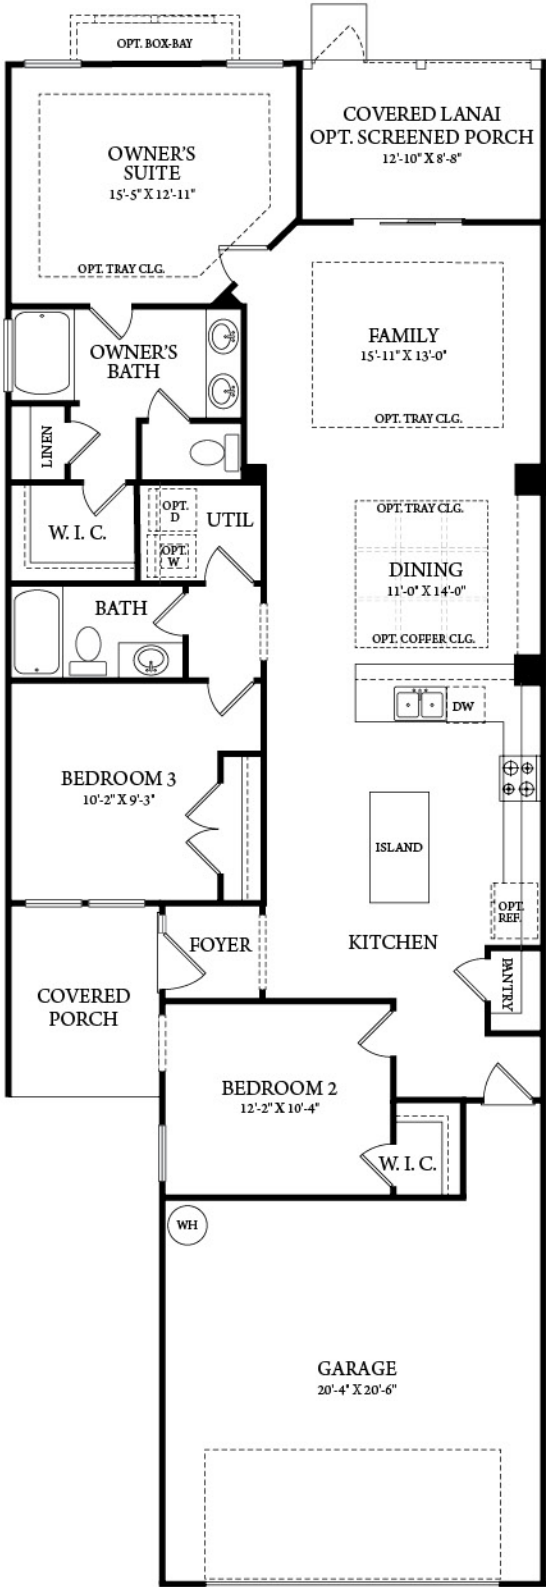

GARDEN VILLAS

EDISTO

1,548 Sq. Ft

and

WANDO

1,758 Sq. Ft

REALSTAR
Homes

gorealstar.com

EDISTO

OPT. BONUS SECOND FLOOR

OPT. SECOND FLOOR BONUS W/ LOFT AND BATH

FIRST FLOOR STAIRS TO OPT. BONUS SECOND FLOOR

OPT. DELUXE OWNER'S BATH

OPT. SUNROOM w/ CORNER FIREPLACE

OPT. SUNROOM

OPT. STUDY I.L.O. BED #3

OPT. CORNER FIREPLACE