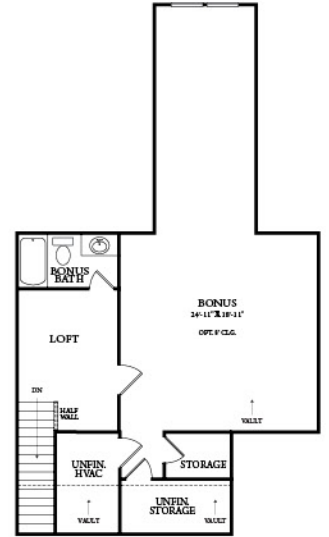

GARDEN VILLAS

EDISTO

1,548 Sq. Ft

and

WANDO

1,758 Sq. Ft

REALSTAR
Homes

gorealstar.com

EDISTO

OPT. BONUS SECOND FLOOR

OPT. SECOND FLOOR BONUS W/ LOFT AND BATH

FIRST FLOOR STAIRS TO OPT. BONUS SECOND FLOOR

OPT. DELUXE OWNER'S BATH

OPT. SUNROOM w/ CORNER FIREPLACE

OPT. SUNROOM

OPT. STUDY I.L.O. BED #3

OPT. CORNER FIREPLACE