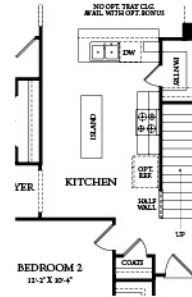

GARDEN VILLAS

EDISTO

1,548 Sq. Ft

and

WANDO

1,758 Sq. Ft

REALSTAR
Homes

gorealstar.com

EDISTO

OPT. BONUS SECOND FLOOR

OPT. SECOND FLOOR BONUS W/ LOFT AND BATH

FIRST FLOOR STAIRS TO OPT. BONUS SECOND FLOOR

OPT. DELUXE OWNER'S BATH

OPT. SUNROOM w/ CORNER FIREPLACE

OPT. SUNROOM

OPT. STUDY I.L.O. BED #3