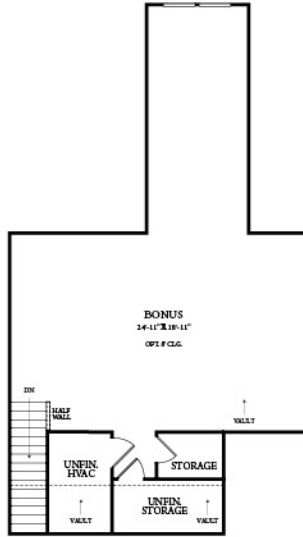

GARDEN VILLAS

EDISTO

1,548 Sq. Ft

and

WANDO

1,758 Sq. Ft

REALSTAR
Homes

gorealstar.com

EDISTO

OPT. BONUS SECOND FLOOR

OPT. SECOND FLOOR BONUS W/ LOFT AND BATH

FIRST FLOOR STAIRS TO OPT. BONUS SECOND FLOOR

OPT. DELUXE OWNER'S BATH

OPT. SUNROOM w/ CORNER FIREPLACE

OPT. SUNROOM

OPT. STUDY I.L.O. BED #3