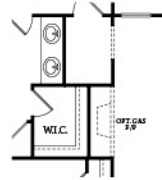

PALMETTO

3 Bedrooms 2 Bath • 1,746 Heated Square Feet

Personalize this home by choosing an optional Gourmet Kitchen, Study ilo Bedroom 3, Fireplace, Bonus Room, Deluxe Owner's Bath, Sunroom, Screened Porch, etc.

OPT. GAS F/P IN FAMILY ROOM

OPT. DELUXE OWNER'S BATH

OPT. GOURMET KITCHEN

FIRST FLOOR

OPT. SUNROOM

OPT. SUNROOM W/ SCREENED PORCH

OPT. GAS F/P

OPT. SCREENED PORCH