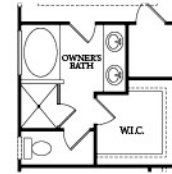

PALMETTO

3 Bedrooms 2 Bath • 1,746 Heated Square Feet

Personalize this home by choosing an optional Gourmet Kitchen, Study ilo Bedroom 3, Fireplace, Bonus Room, Deluxe Owner's Bath, Sunroom, Screened Porch, etc.

OPT. GAS F/P IN FAMILY ROOM

OPT. DELUXE OWNER'S BATH

OPT. GOURMET KITCHEN

FIRST FLOOR

OPT. SUNROOM

OPT. SUNROOM W/ SCREENED PORCH

OPT. GAS F/P

OPT. SCREENED PORCH

OPT. BONUS STAIRS

OPT. BONUS BATH

OPT. BONUS SECOND FLOOR PLAN