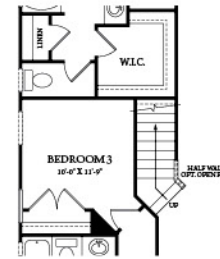

PALMETTO

3 Bedrooms 2 Bath • 1,746 Heated Square Feet

Personalize this home by choosing an optional Gourmet Kitchen, Study ilo Bedroom 3, Fireplace, Bonus Room, Deluxe Owner's Bath, Sunroom, Screened Porch, etc.

OPT. GAS F/P IN FAMILY ROOM

OPT. DELUXE OWNER'S BATH

OPT. GOURMET KITCHEN

FIRST FLOOR

OPT. SUNROOM

OPT. SUNROOM W/ SCREENED PORCH

OPT. GAS F/P

OPT. SCREENED PORCH

OPT. BONUS STAIRS

OPT. BONUS BATH

OPT. BONUS SECOND FLOOR PLAN