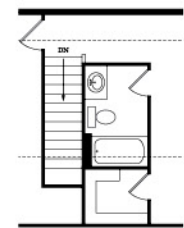

PALMETTO

3 Bedrooms 2 Bath • 1,746 Heated Square Feet

Personalize this home by choosing an optional Gourmet Kitchen, Study ilo Bedroom 3, Fireplace, Bonus Room, Deluxe Owner's Bath, Sunroom, Screened Porch, etc.

OPT. GAS F/P IN FAMILY ROOM

OPT. DELUXE OWNER'S BATH

OPT. GOURMET KITCHEN

FIRST FLOOR

OPT. SUNROOM

OPT. SUNROOM W/ SCREENED PORCH

OPT. GAS F/P

OPT. SCREENED PORCH

OPT. BONUS STAIRS

OPT. BONUS BATH

OPT. BONUS SECOND FLOOR PLAN