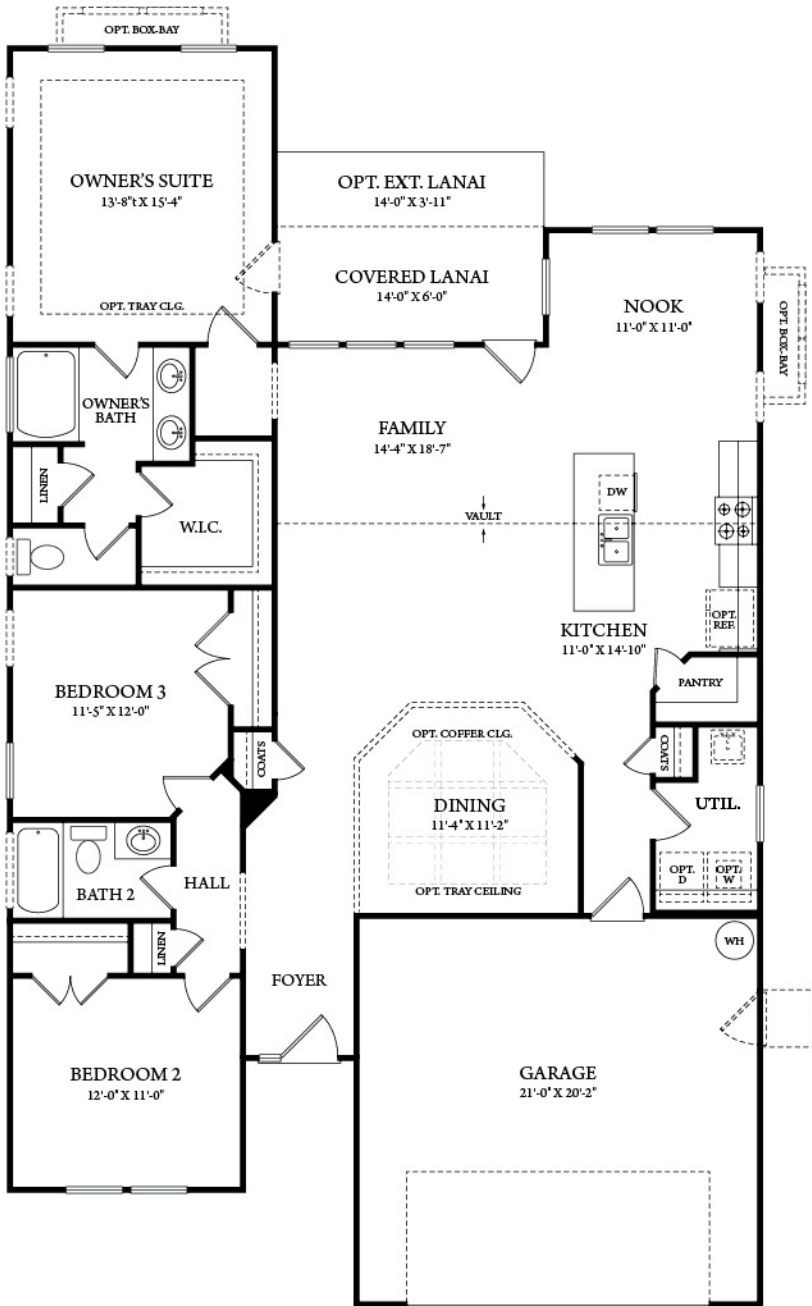

PALMETTO

3 Bedrooms 2 Bath • 1,746 Heated Square Feet

Personalize this home by choosing an optional Gourmet Kitchen, Study ilo Bedroom 3, Fireplace, Bonus Room, Deluxe Owner's Bath, Sunroom, Screened Porch, etc.

Elevation F

Elevation A

Elevation E

REALSTAR
Homes

gorealstar.com

PALMETTO

OPT. STUDY I/O DINING

OPT. STUDY I/O BEDROOM 3

OPT. GAS F/P IN FAMILY ROOM

OPT. DELUXE OWNER'S BATH

OPT. GOURMET KITCHEN

FIRST FLOOR

OPT. SUNROOM

OPT. SUNROOM W/ SCREENED PORCH

OPT. GAS F/P

OPT. SCREENED PORCH

OPT. BONUS STAIRS

OPT. BONUS BATH

OPT. BONUS SECOND FLOOR PLAN