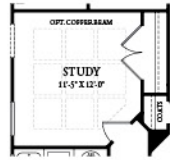

PALMETTO

3 Bedrooms 2 Bath • 1,746 Heated Square Feet

Personalize this home by choosing an optional Gourmet Kitchen, Study ilo Bedroom 3, Fireplace, Bonus Room, Deluxe Owner's Bath, Sunroom, Screened Porch, etc.

Elevation F

Elevation A

Elevation E

REALSTAR
Homes

gorealstar.com

PALMETTO

OPT. STUDY I/O DINING

OPT. STUDY I/O BEDROOM 3

OPT. GAS F/P IN FAMILY ROOM

OPT. DELUXE OWNER'S BATH

OPT. GOURMET KITCHEN

FIRST FLOOR

OPT. SUNROOM

OPT. SUNROOM W/ SCREENED PORCH

OPT. GAS F/P

OPT. SCREENED PORCH