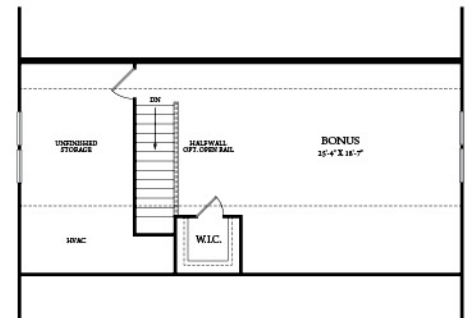

PALMETTO

3 Bedrooms 2 Bath • 1,746 Heated Square Feet

Personalize this home by choosing an optional Gourmet Kitchen, Study ilo Bedroom 3, Fireplace, Bonus Room, Deluxe Owner's Bath, Sunroom, Screened Porch, etc.

OPT. GAS F/P IN FAMILY ROOM

OPT. DELUXE OWNER'S BATH

OPT. GOURMET KITCHEN

FIRST FLOOR

OPT. SUNROOM

OPT. SUNROOM W/ SCREENED PORCH

OPT. GAS F/P

OPT. SCREENED PORCH

OPT. BONUS STAIRS

OPT. BONUS BATH

OPT. BONUS SECOND FLOOR PLAN